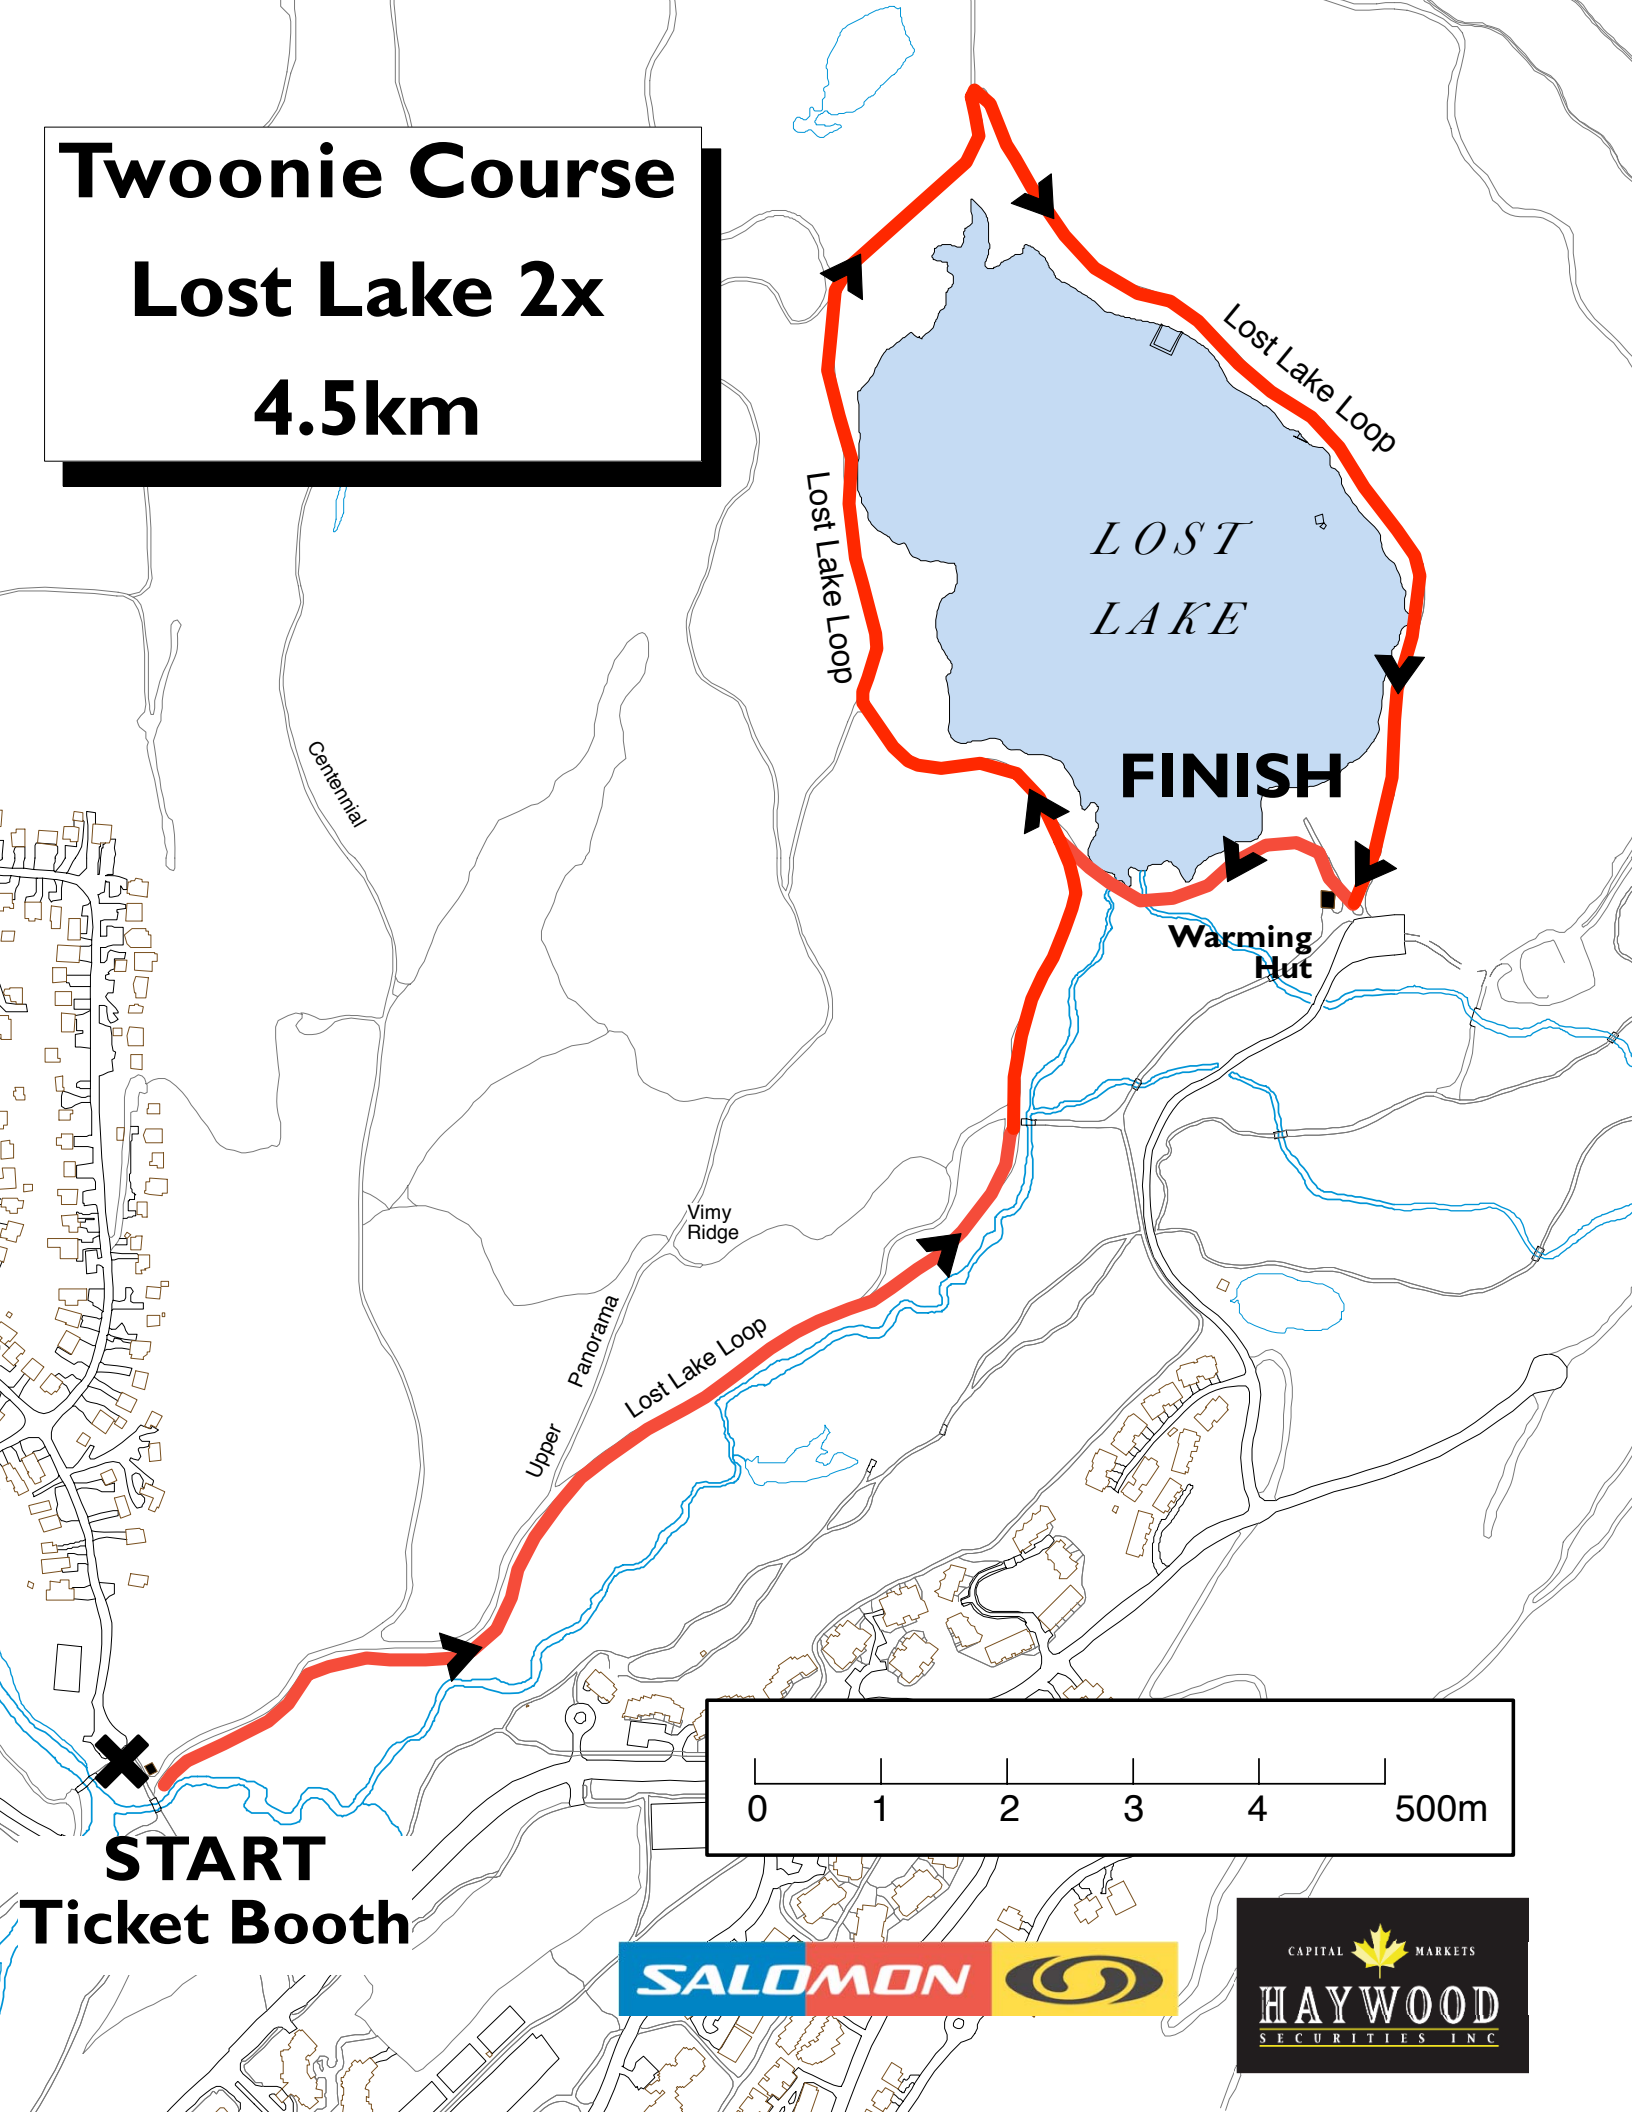

Twoonie Course
Lost Lake 2x
4.5km

START
Ticket Booth