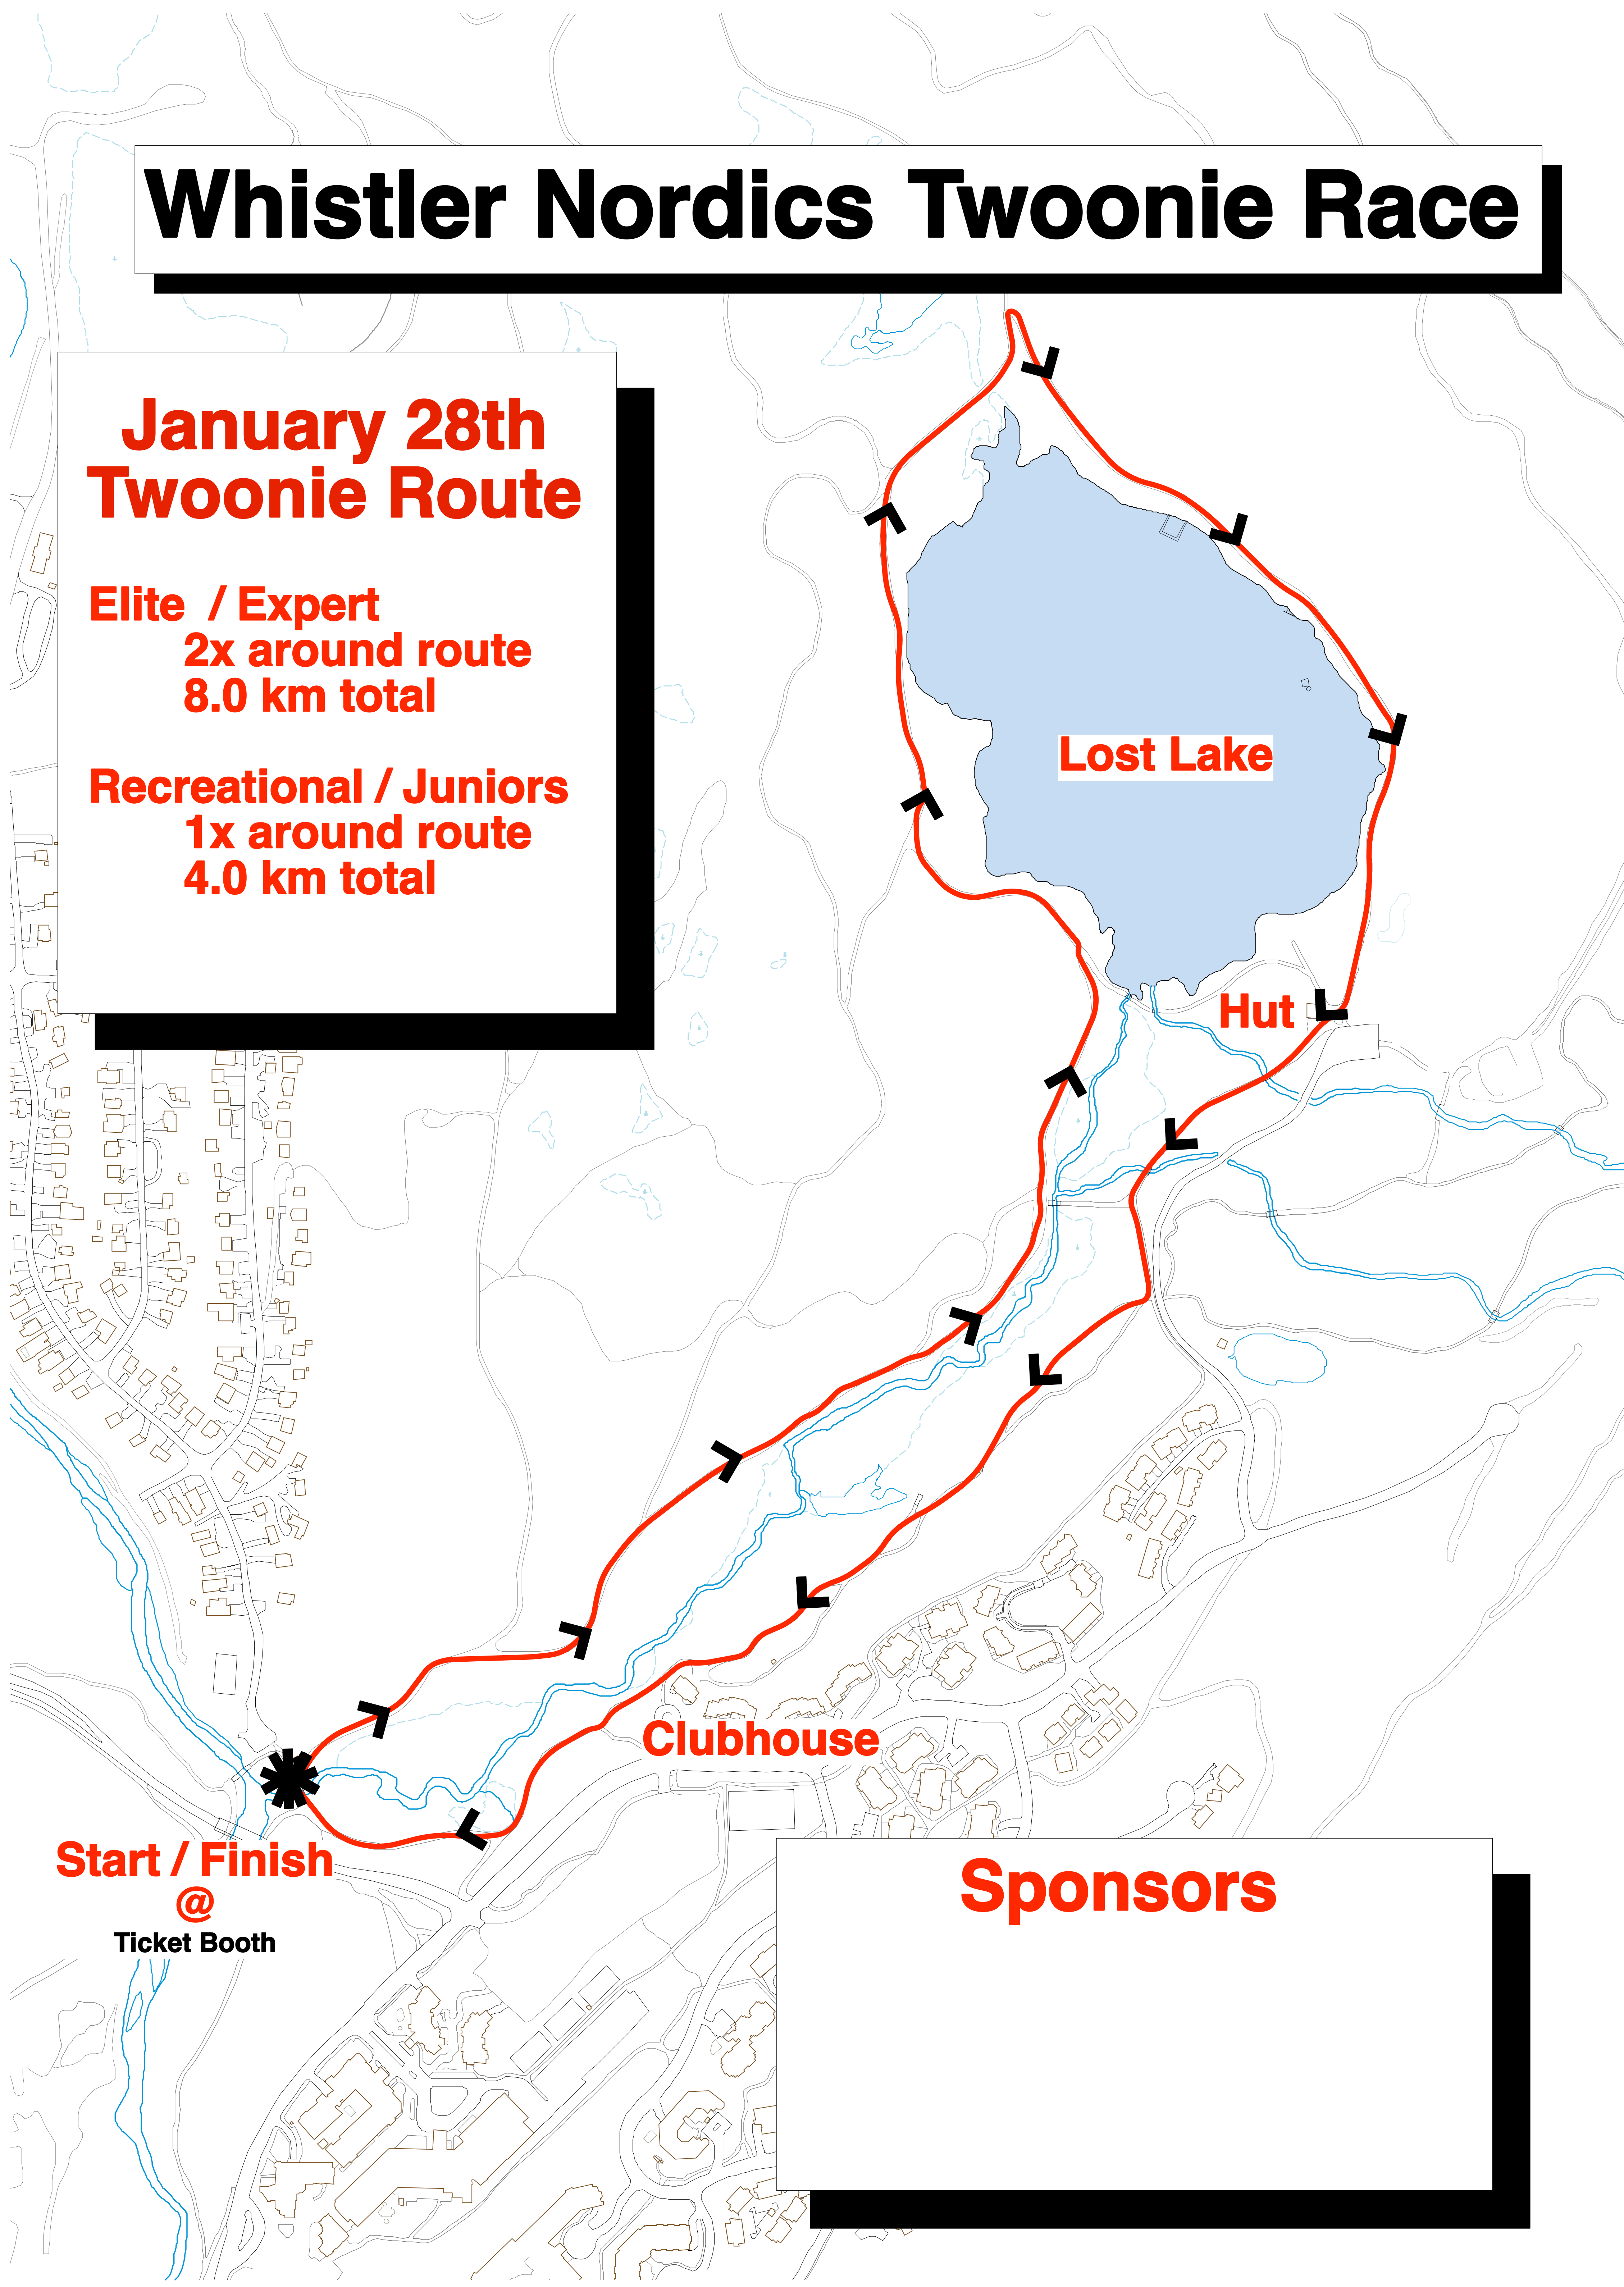

Whistler Nordics Twoonie Race

January 28th Twoonie Route

Elite / Expert
2x around route
8.0 km total

Recreational / Juniors
1x around route
4.0 km total

Lost Lake

Hut

Clubhouse

Start / Finish
@
Ticket Booth