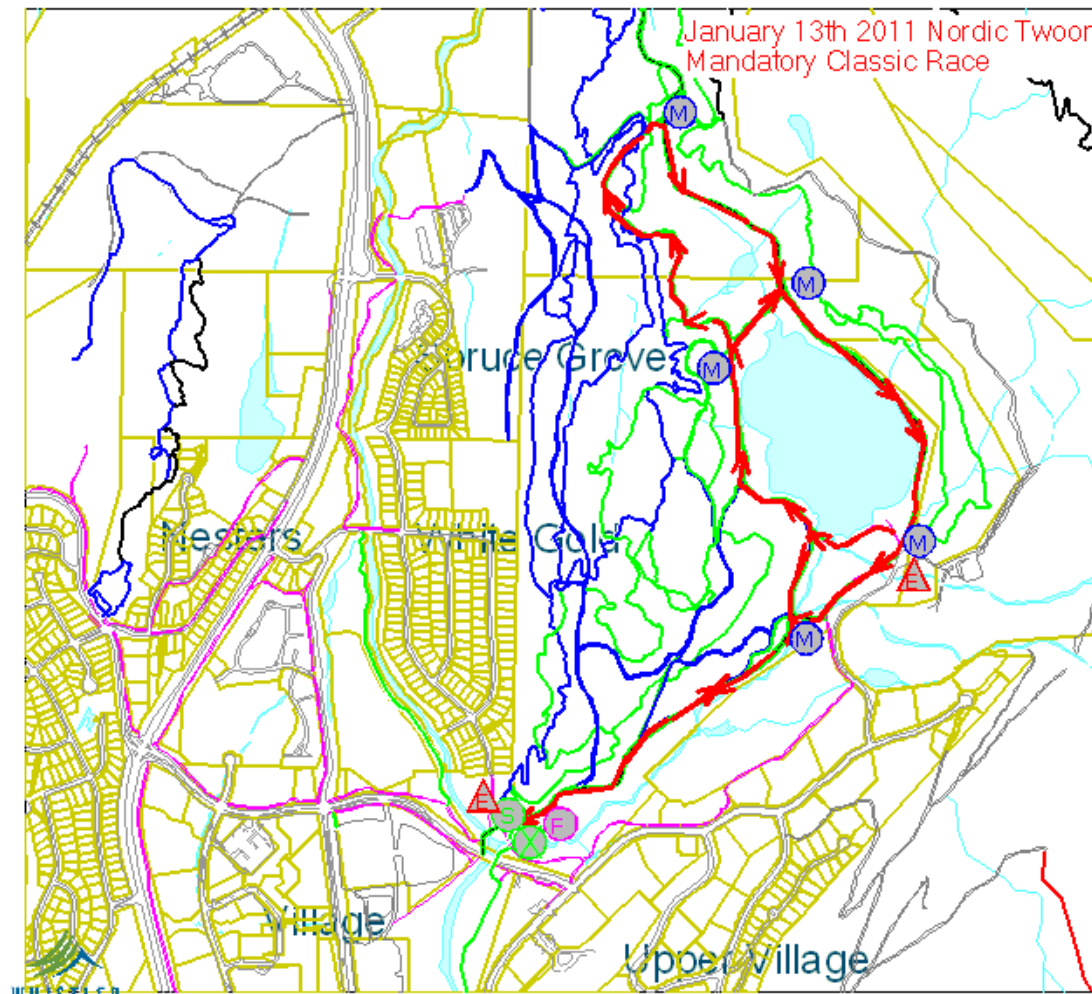

January 13th 2011 Nordic Twoonie  
Mandatory Classic Race

Senior: Start to Helens Corner to Beach Cut, Back to Helens Corner, back to Start

Junior: Start Around Lost Lake back to Start

Legend

-  Start
-  Sign In
-  Marshal
-  Emergency Access
-  First Aid
-  Road Crossing
-  Check Point
-  Turn Around
-  Event Sign
-  Tent
-  Finish

WHISTLER

Scale 1 : 12,907